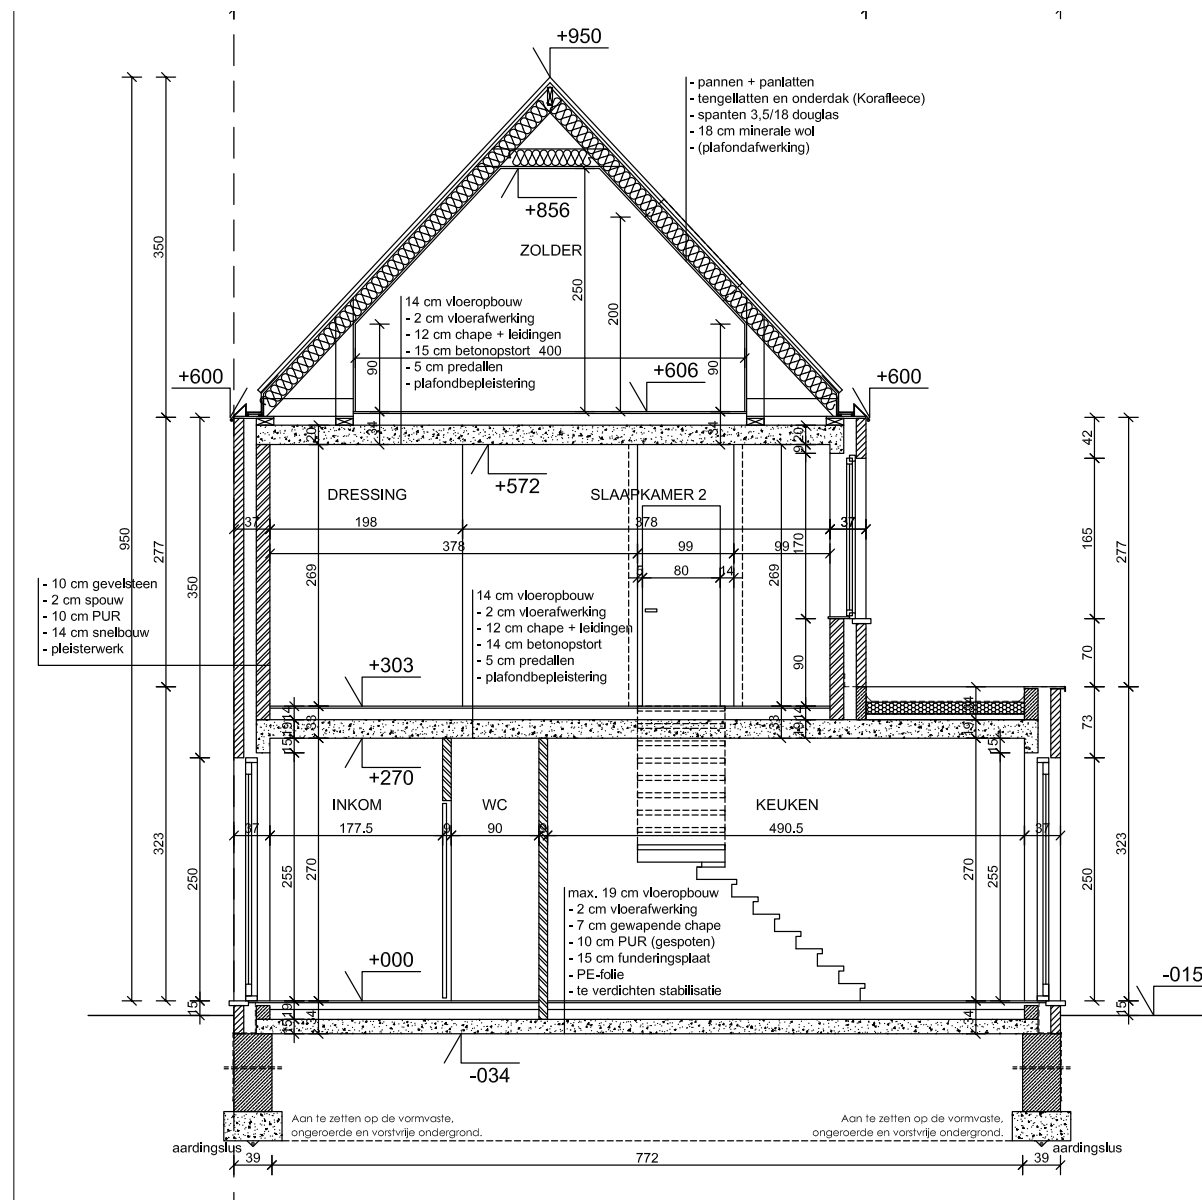

EIKHOF
Vremde

UNICAS
UNIEK WONEN

Lot 14 | Eikhof

Br. bew. opp. 150,74m²

UNICAS
UNIEK WONEN

Lot 14 | Eikhof

Br. bew. opp. 150,74m²

Lot 14 | Eikhof

Br. bew. opp. 150,74m²

Lot 14 | Eikhof

Br. bew. opp. 150,74m²

Lot 14 | Eikhof

Br. bew. opp. 150,74m²

UNICAS
UNIEK WONEN

Lot 14 | Eikhof

Br. bew. opp. 150,74m²

UNICAS
UNIEK WONEN

Lot 14 | Eikhof

Br. bew. opp. 150,74m²