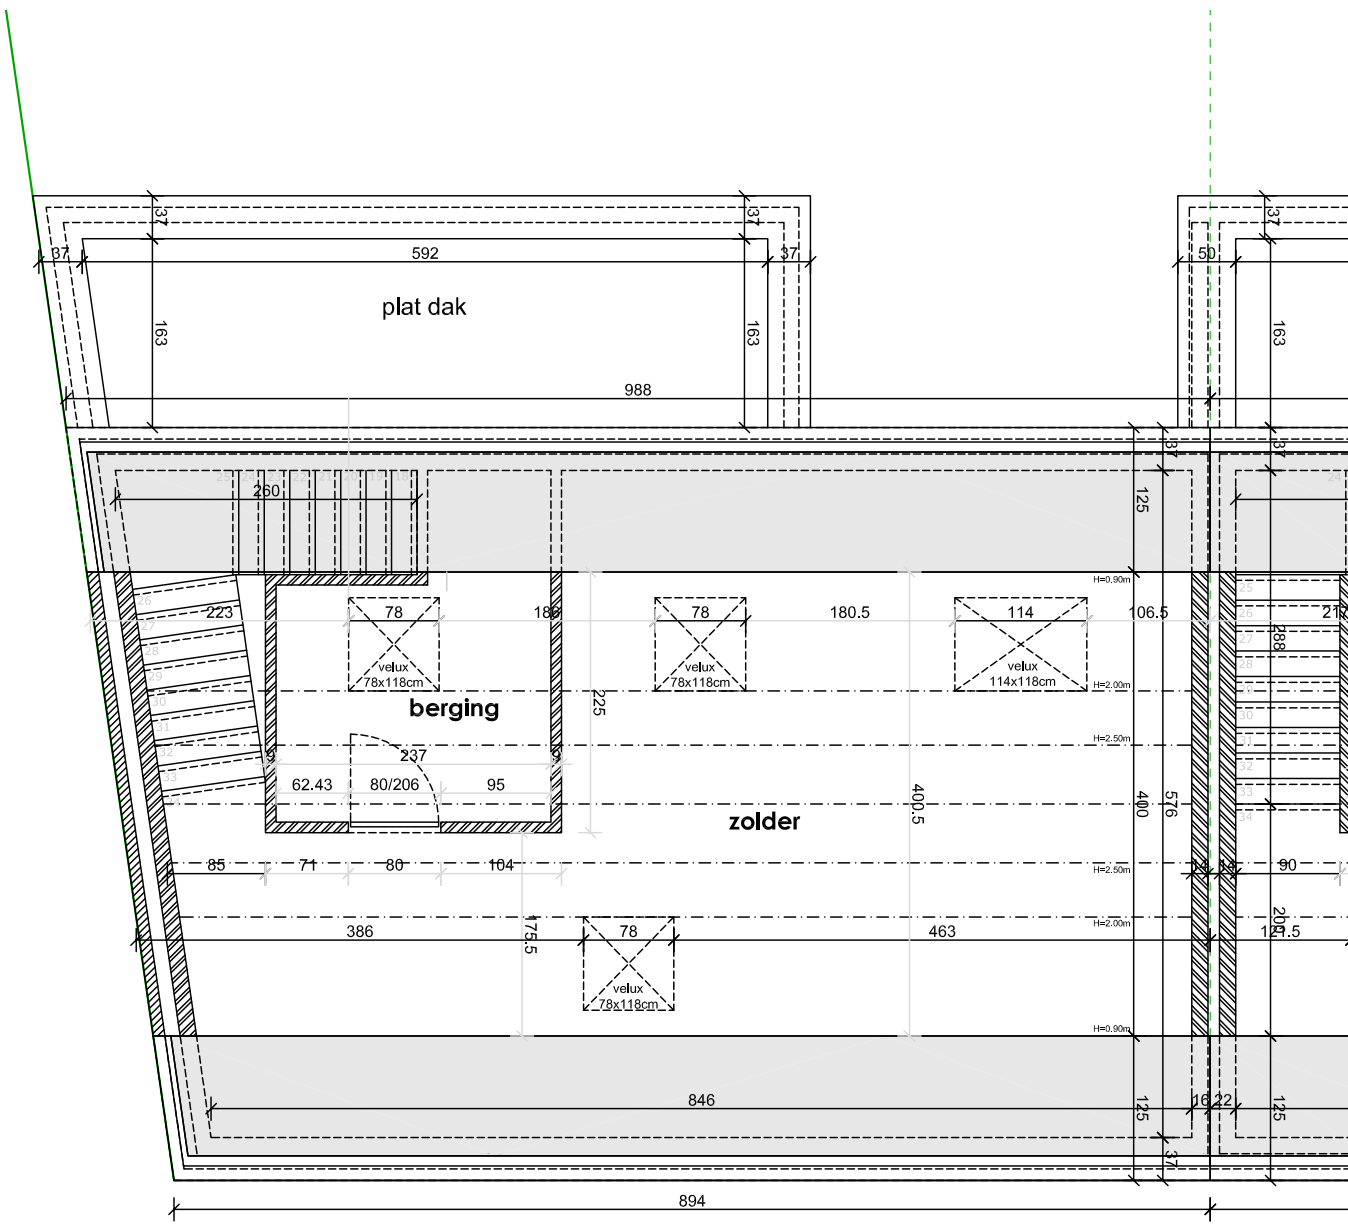

EIKHOF
Vremde

UNICAS
UNIEK WONEN

Lot 14 | Eikhof

Br. bew. opp. 150,74m²

UNICAS
UNIEK WONEN

Lot 14 | Eikhof

Br. bew. opp. 150,74m²

Lot 14 | Eikhof

Br. bew. opp. 150,74m²

Lot 14 | Eikhof

Br. bew. opp. 150,74m²

Lot 14 | Eikhof

Br. bew. opp. 150,74m²

UNICAS
UNIEK WONEN

Lot 14 | Eikhof

Br. bew. opp. 150,74m²

UNICAS
UNIEK WONEN

Lot 14 | Eikhof

Br. bew. opp. 150,74m²