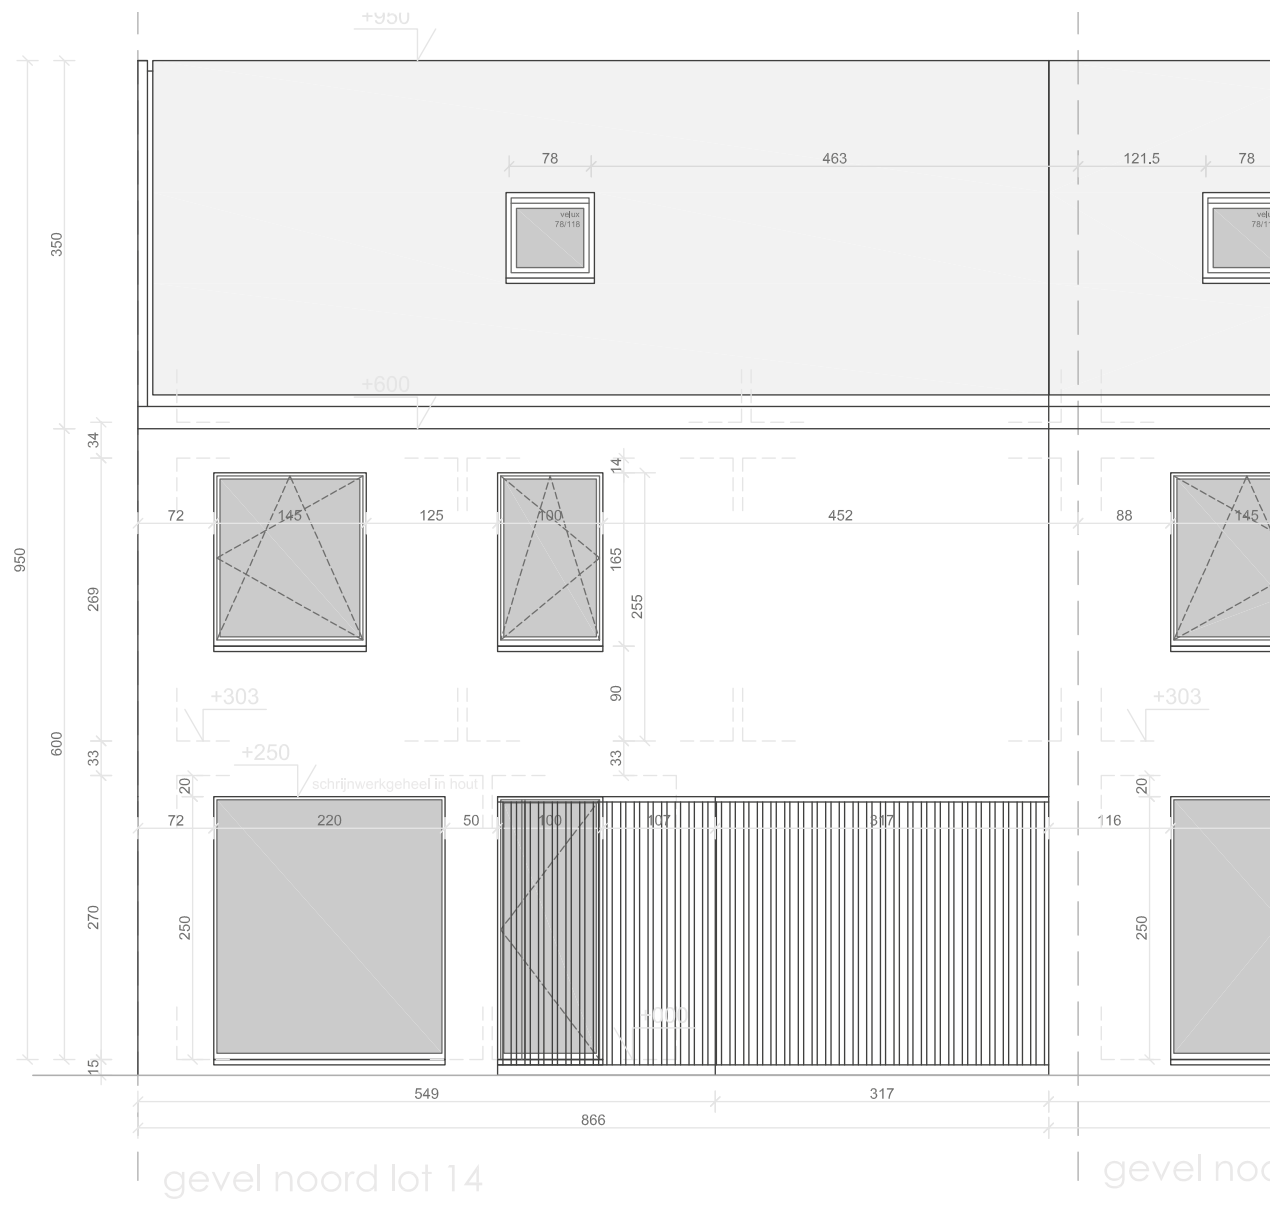

EIKHOF
Vremde

UNICAS
UNIEK WONEN

Lot 14 | Eikhof

Br. bew. opp. 150,74m²

UNICAS
UNIEK WONEN

Lot 14 | Eikhof

Br. bew. opp. 150,74m²

Lot 14 | Eikhof

Br. bew. opp. 150,74m²

Lot 14 | Eikhof

Br. bew. opp. 150,74m²

Lot 14 | Eikhof

Br. bew. opp. 150,74m²

UNICAS
UNIEK WONEN

Lot 14 | Eikhof

Br. bew. opp. 150,74m²

UNICAS
UNIEK WONEN

Lot 14 | Eikhof

Br. bew. opp. 150,74m²