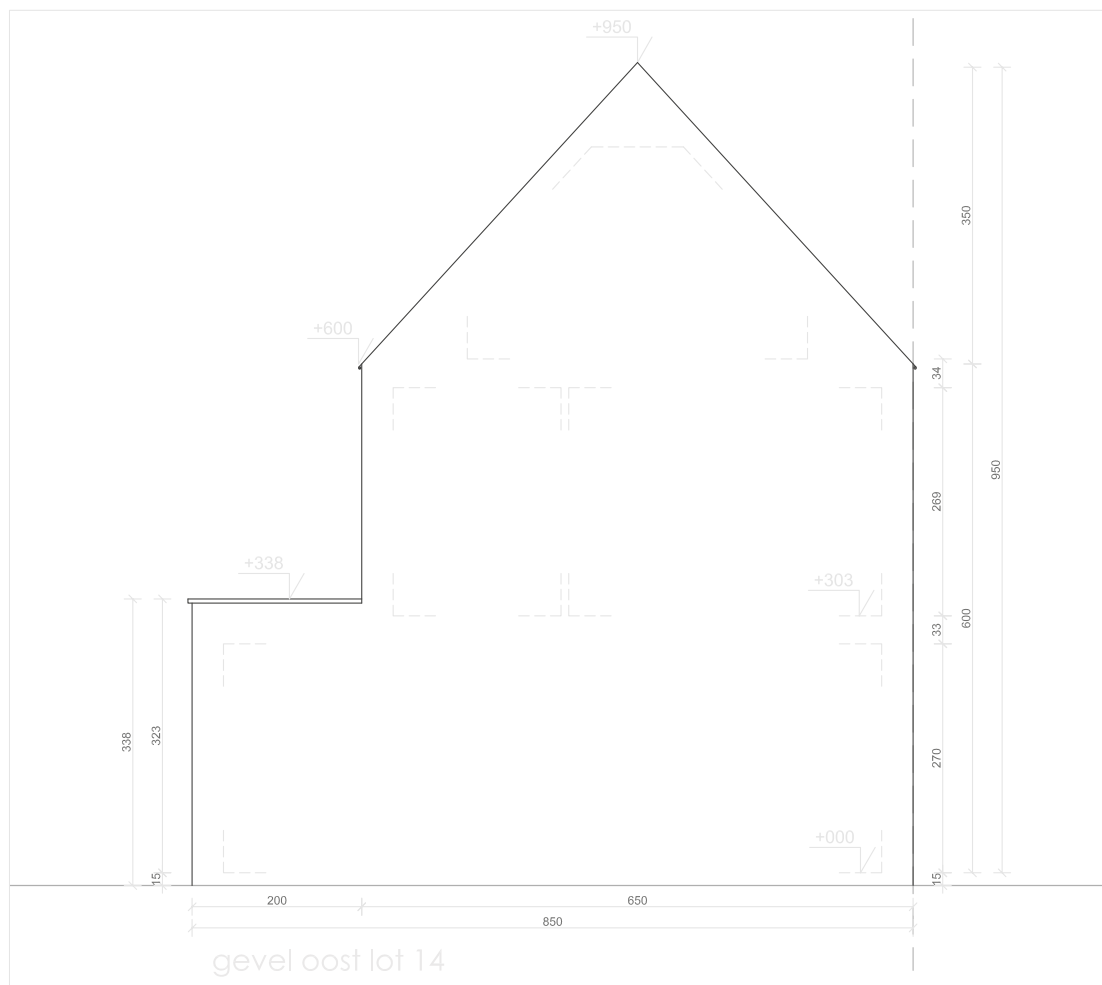

EIKHOF
Vremde

UNICAS
UNIEK WONEN

Lot 14 | Eikhof

Br. bew. opp. 150,74m²

UNICAS
UNIEK WONEN

Lot 14 | Eikhof

Br. bew. opp. 150,74m²

Lot 14 | Eikhof

Br. bew. opp. 150,74m²

Lot 14 | Eikhof

Br. bew. opp. 150,74m²

Lot 14 | Eikhof

Br. bew. opp. 150,74m²

UNICAS
UNIEK WONEN

Lot 14 | Eikhof

Br. bew. opp. 150,74m²

UNICAS
UNIEK WONEN

Lot 14 | Eikhof

Br. bew. opp. 150,74m²