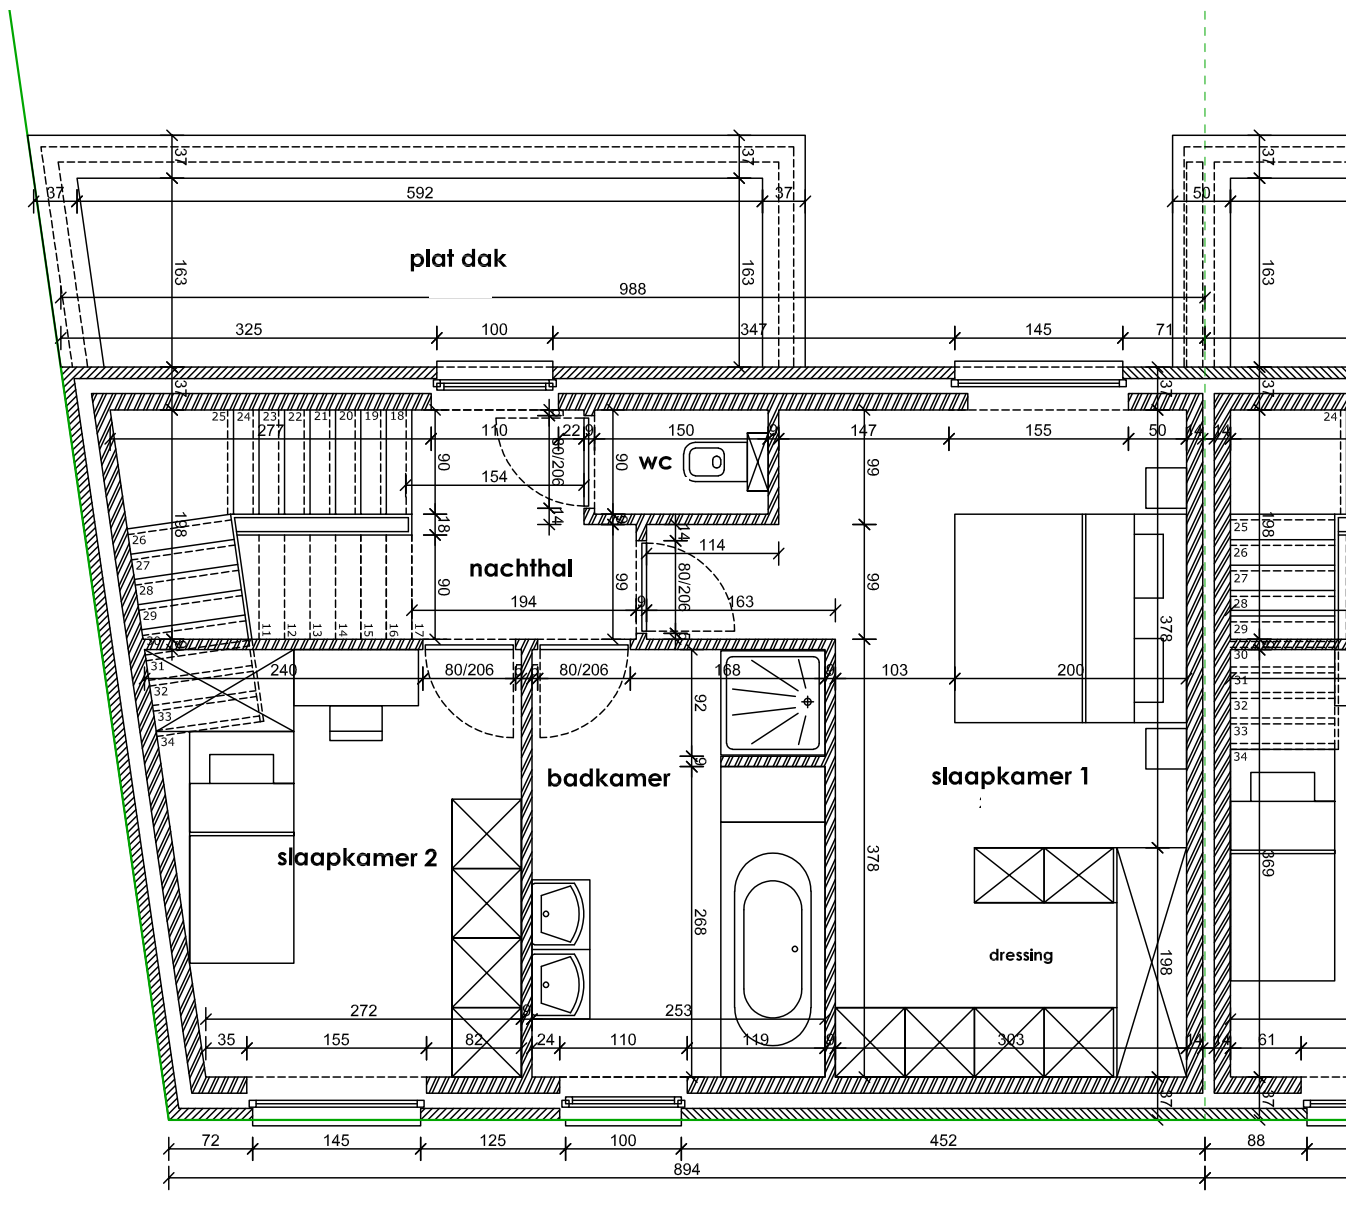

EIKHOF
Vremde

UNICAS
UNIEK WONEN

Lot 14 | Eikhof

Br. bew. opp. 150,74m²

UNICAS
UNIEK WONEN

Lot 14 | Eikhof

Br. bew. opp. 150,74m²

Lot 14 | Eikhof

Br. bew. opp. 150,74m²

Lot 14 | Eikhof

Br. bew. opp. 150,74m²

Lot 14 | Eikhof

Br. bew. opp. 150,74m²

UNICAS
UNIEK WONEN

Lot 14 | Eikhof

Br. bew. opp. 150,74m²

UNICAS
UNIEK WONEN

Lot 14 | Eikhof

Br. bew. opp. 150,74m²