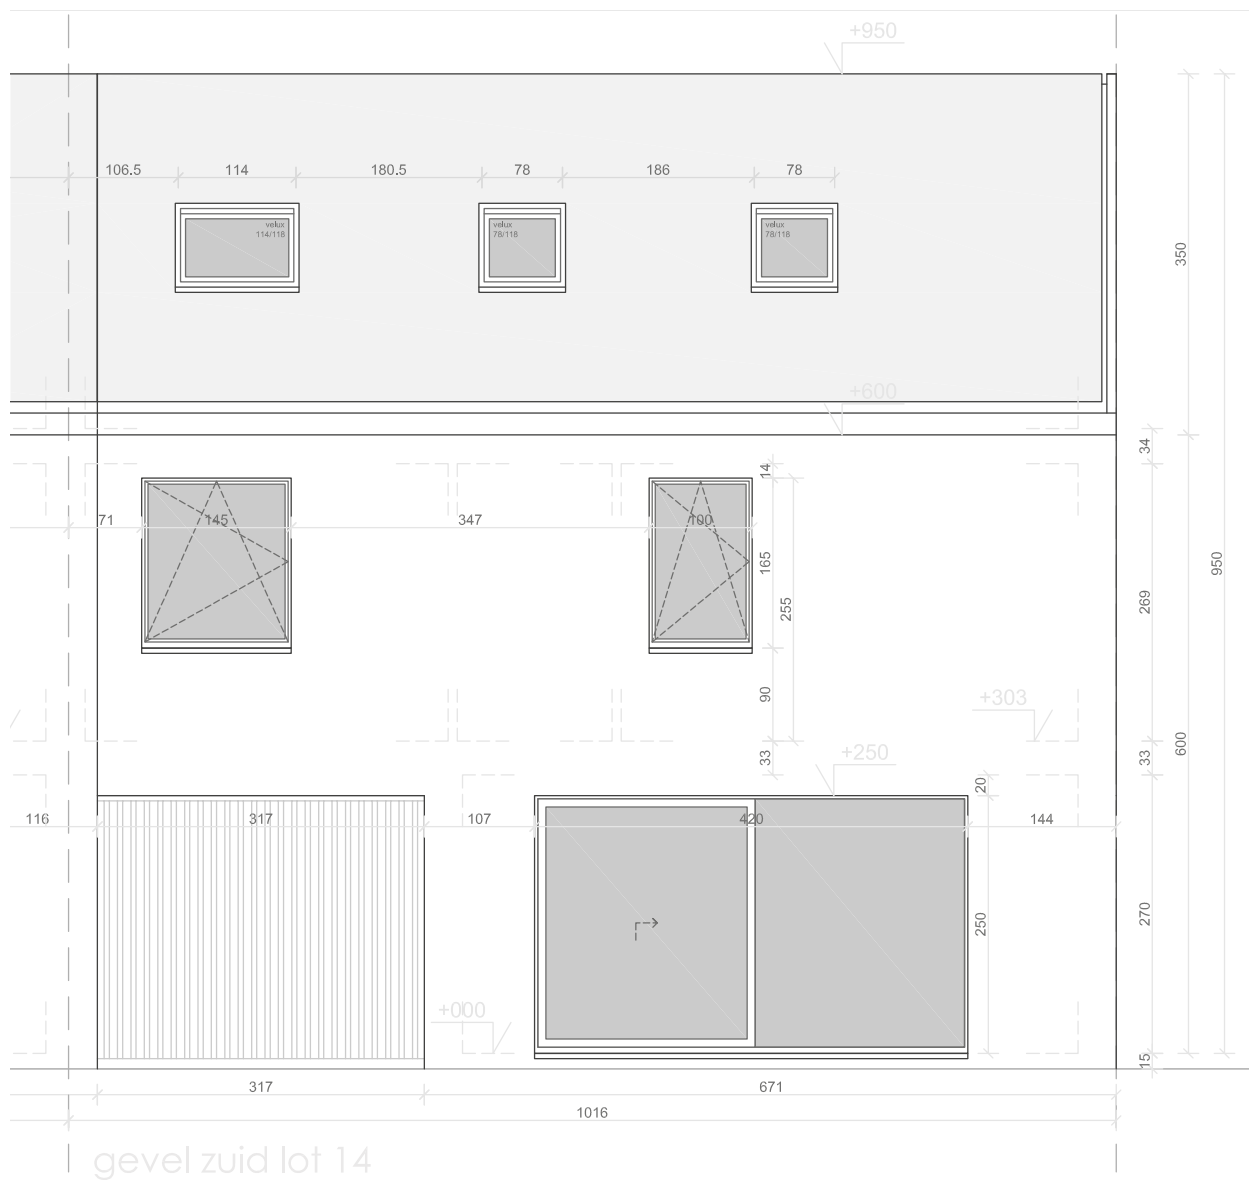

EIKHOF
Vremde

UNICAS
UNIEK WONEN

Lot 14 | Eikhof

Br. bew. opp. 150,74m²

UNICAS
UNIEK WONEN

Lot 14 | Eikhof

Br. bew. opp. 150,74m²

Lot 14 | Eikhof

Br. bew. opp. 150,74m²

Lot 14 | Eikhof

Br. bew. opp. 150,74m²

Lot 14 | Eikhof

Br. bew. opp. 150,74m²

UNICAS
UNIEK WONEN

Lot 14 | Eikhof

Br. bew. opp. 150,74m²

UNICAS
UNIEK WONEN

Lot 14 | Eikhof

Br. bew. opp. 150,74m²