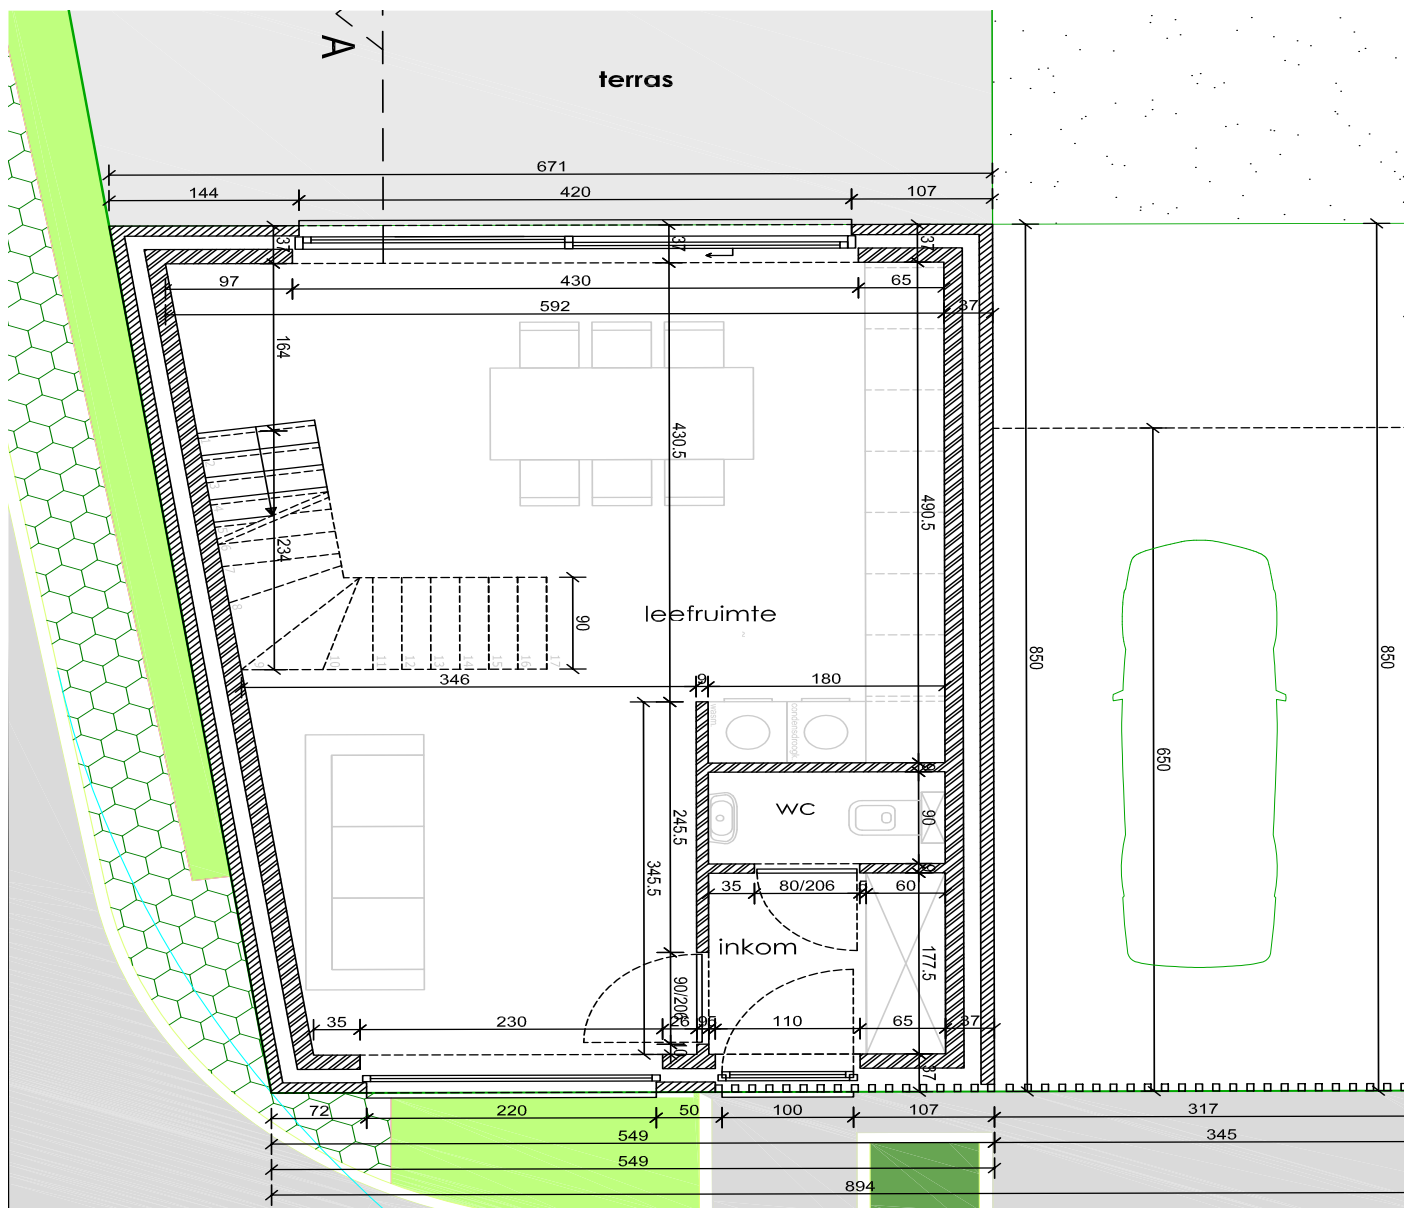

EIKHOF
Vremde

UNICAS
UNIEK WONEN

Lot 14 | Eikhof

Br. bew. opp. 150,74m²

UNICAS
UNIEK WONEN

Lot 14 | Eikhof

Br. bew. opp. 150,74m²

Lot 14 | Eikhof

Br. bew. opp. 150,74m²

Lot 14 | Eikhof

Br. bew. opp. 150,74m²

Lot 14 | Eikhof

Br. bew. opp. 150,74m²

UNICAS
UNIEK WONEN

Lot 14 | Eikhof

Br. bew. opp. 150,74m²

UNICAS
UNIEK WONEN

Lot 14 | Eikhof

Br. bew. opp. 150,74m²